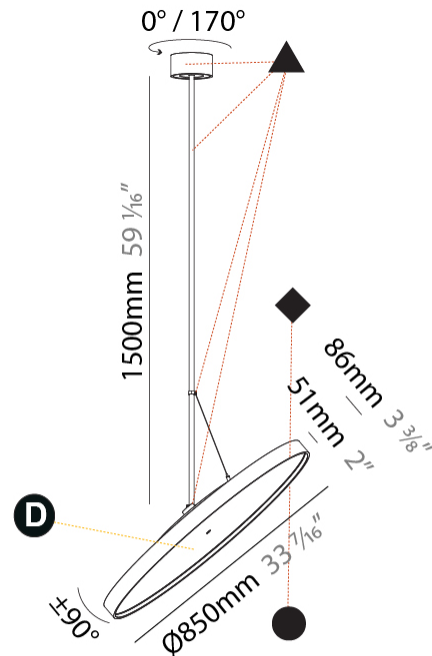

GENERAL

Series: Sign Diva Flex
Subseries: Sign Diva Flex Korona
Partner: Prolicht
Division: Architectural
Installation: Suspension
Product Type: Pendant
Mounting Location: Ceiling
Light Distribution: Adjustable

PHYSICAL

Shape: Round
Diameter (mm): 850
Diameter (in): 33 7/16
Height (mm): 1620
Height (in): 63 3/4
Weight (kg): 2.007
Weight (lbs): 4.42
Diffuser: PMMA - Opal / Micro-Prism / Sparkling Secret / Vintage Industrial
Fixture Finish: SSR / BKV / CWI / CRY / HAB / UFT / ITA / RUA / FTG / MYG / LOD / PUS / FRO / FUP / KIA / POP / BLS / SPG / MEY / GOH / CHC / COM / ABZ / JAG / OBR / MOS / ROR
Fixture Material: PMMA / Extruded Aluminum / Steel

ELECTRICAL

Lamp Type: LED (Zhaga Standard)
Input Wattage (W): 88
Total Output Wattage (W): 76.8
Dimming: Tri-Mode (Non-Dimming and Phase Dimming (120Vac only) and 0-10V Dimming)
Driver Included: Yes
Driver Location: Integrated
Driver Type: Constant Current - Universal
Driver Class: Class 2
Input Voltage (V): 120 - 277
Constant Current (MA): 600

LED

Color Temperature (°K): 2700 / 3000 / 3500 / 4000
Max. Delivered Lumen (lm): 9094 / 9806 / 11385 / 13736
Nominal Lumen (lm): 10753 / 11596 / 13461 / 13736
CRI: >90 CRI
Lamp Life (hrs): 50000

OPTICAL

Adjustability: Rotational 170°; Tilt 90°

RATINGS AND CERTIFICATIONS

Certified By: Certified for North American Standards
IP rating: IP20