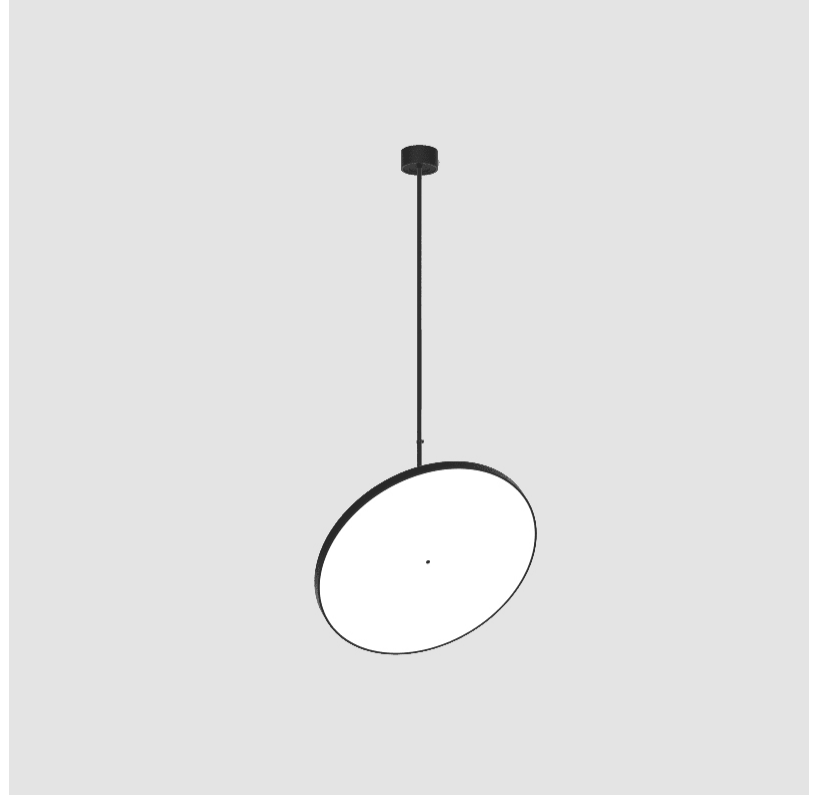

GENERAL

Series: Sign Diva Flex
Subseries: Sign Diva Flex
Partner: Prolicht
Division: Architectural
Installation: Suspension
Product Type: Pendant
Mounting Location: Ceiling
Light Distribution: Adjustable

PHYSICAL

Shape: Round
Diameter (mm): 850
Diameter (in): 33 7/16"
Height (mm): 1620
Height (in): 63 3/4"
Weight (kg): 2.007
Weight (lbs): 4.42
Diffuser: PMMA - Opal / Micro-Prism / Sparkling Secret / Vintage Industrial
Fixture Finish: SSR / BKV / CWI / CRY / HAB / UFT / ITA / RUA / FTG / MYG / LOD / PUS / FRO / FUP / KIA / POP / BLS / SPG / MEY / GOH / CHC / COM / ABZ / JAG / OBR / MOS / ROR
Fixture Material: PMMA / Extruded Aluminum / Steel

ELECTRICAL

Lamp Type: LED (Zhaga Standard)
Input Wattage (W): 96.8
Total Output Wattage (W): 76.8
Dimming: Tri-Mode (Non-Dimming and Phase Dimming (120Vac only) and 0-10V Dimming)
Driver Included: Yes
Driver Location: Integrated
Driver Type: Constant Current - Universal
Driver Class: Class 2
Input Voltage (V): 120 - 277
Constant Current (MA): 600

LED

Color Temperature (°K): 2700 / 3000 / 3500 / 4000
Max. Delivered Lumen (lm): 9094 / 9806 / 11375 / 11617
Nominal Lumen (lm): 10753 / 11596 / 13461 / 13736
CRI: >90 CRI
Lamp Life (hrs): 50000

OPTICAL

Adjustability: Rotational 170°; Tilt 90°

RATINGS AND CERTIFICATIONS

Certified By: Certified for North American Standards
IP rating: IP20