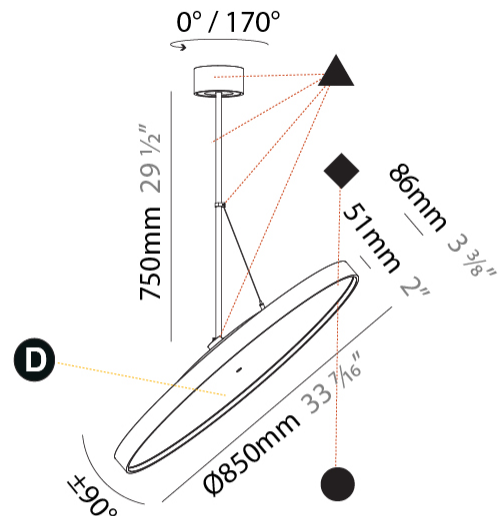

GENERAL

Series: Sign Diva Flex
Subseries: Sign Diva Flex Korona
Partner: Prolicht
Division: Architectural
Installation: Suspension
Product Type: Pendant
Mounting Location: Ceiling
Light Distribution: Adjustable

PHYSICAL

Diameter (mm): 850
Diameter (in): 33 7/16
Height (mm): 870
Height (in): 34 1/4
Weight (kg): 9
Weight (lbs): 19.8
Diffuser: PMMA - Opal / Micro-Prism / Sparkling Secret / Vintage Industrial
Fixture Finish: SSR / BKV / CWI / CRY / HAB / UFT / ITA / RUA / FTG / MYG / LOD / PUS / FRO / FUP / KIA / POP / BLS / SPG / MEY / GOH / CHC / COM / ABZ / JAG / OBR / MOS / ROR
Fixture Material: PMMA / Extruded Aluminum / Steel

ELECTRICAL

Lamp Type: LED (Zhaga Standard)
Input Wattage (W): 96.8
Total Output Wattage (W): 76.8
Dimming: Tri-Mode (Non-Dimming and Phase Dimming (120Vac only) and 0-10V Dimming)
Driver Included: Yes
Driver Location: Integrated
Driver Type: Constant Current - Universal
Driver Class: Class 2
Input Voltage (V): 120 - 277
Constant Current (MA): 600

LED

Color Temperature (°K): 2700 / 3000 / 3500 / 4000
Max. Delivered Lumen (lm): 9094 / 9806 / 11385 / 13736
Nominal Lumen (lm): 10753 / 11596 / 13461 / 13736
CRI: >90 CRI
Lamp Life (hrs): 50000

OPTICAL

Adjustability: Rotational 170°; Tilt 90°

RATINGS AND CERTIFICATIONS

Certified By: Certified for North American Standards
IP rating: IP20