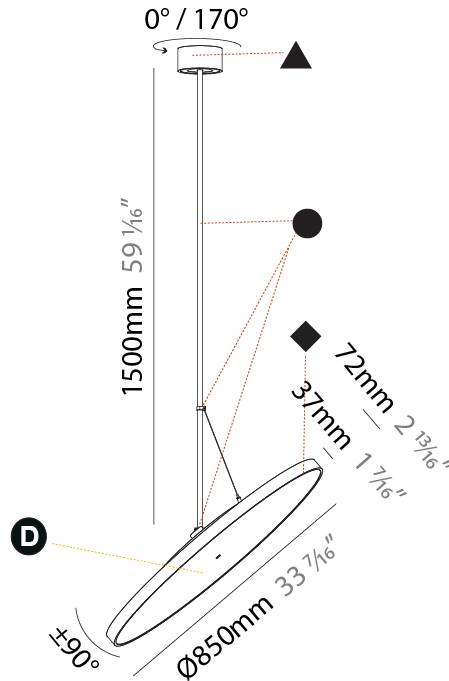

GENERAL

Series: Sign Diva Flex
Subseries: Sign Diva Flex
Partner: Prolicht
Division: Architectural
Installation: Suspension
Product Type: Pendant
Mounting Location: Ceiling
Light Distribution: Adjustable

PHYSICAL

Shape: Round
Diameter (mm): 850
Diameter (in): 33 7/16"
Height (mm): 1620
Height (in): 63 3/4"
Weight (kg): 2.007
Weight (lbs): 4.42
Diffuser: PMMA - Opal / Micro-Prism / Sparkling Secret / Vintage Industrial
Fixture Finish: SSR / BKV / CWI / CRY / HAB / UFT / ITA / RUA / FTG / MYG / LOD / PUS / FRO / FUP / KIA / POP / BLS / SPG / MEY / GOH / CHC / COM / ABZ / JAG / OBR / MOS / ROR
Fixture Material: PMMA / Extruded Aluminum / Steel

ELECTRICAL

Lamp Type: LED (Zhaga Standard)
Input Wattage (W): 96.8
Total Output Wattage (W): 76.8
Dimming: Tri-Mode (Non-Dimming and Phase Dimming (120Vac only) and 0-10V Dimming)
Driver Included: Yes
Driver Location: Integrated
Driver Type: Constant Current - Universal
Driver Class: Class 2
Input Voltage (V): 120 - 277
Constant Current (MA): 600

LED

Color Temperature (°K): 2700 / 3000 / 3500 / 4000
Max. Delivered Lumen (lm): 9094 / 9806 / 11375 / 11617
Nominal Lumen (lm): 10753 / 11596 / 13461 / 13736
CRI: >90 CRI
Lamp Life (hrs): 50000

OPTICAL

Adjustability: Rotational 170°; Tilt 90°

RATINGS AND CERTIFICATIONS

Certified By: Certified for North American Standards
IP rating: IP20